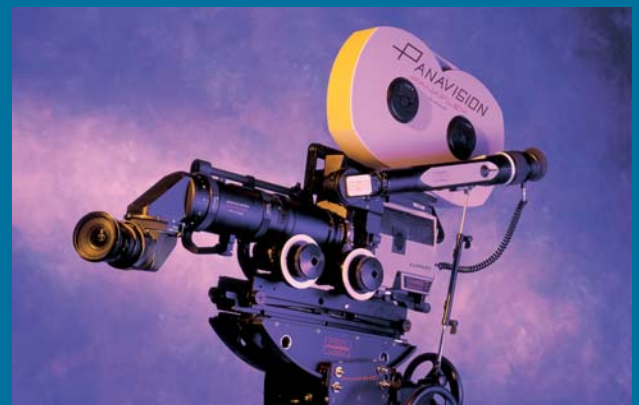

Chennai :
58, Arunachalam Road,
Saligramam,
Chennai - 600 093, India
Tel: + 91 44 23760092, 23761174
Fax: + 91 44 23761551
Mob: + 91 98407 10900
email : krs@prasadlab.com

Mumbai:
Plot Nos:99/100, Road No.16, M.I.D.C,
Andheri (East),
Mumbai - 400 093, India
Tel: + 91 22 28259623 (5 Lines)
Fax: + 91 22 28259621
Mob: + 91 98670 08029
email : sales@prasadpanavision.com

Hyderabad:
L.V.Prasad Marg, Road No.2,
Banjara Hills,
Hyderabad-500 034, India
Tel: + 91 40 23608014, 23608015
Fax: + 91 40 23548583
Mob: + 91 98497 89820
email : camera_hyd@prasadlab.com